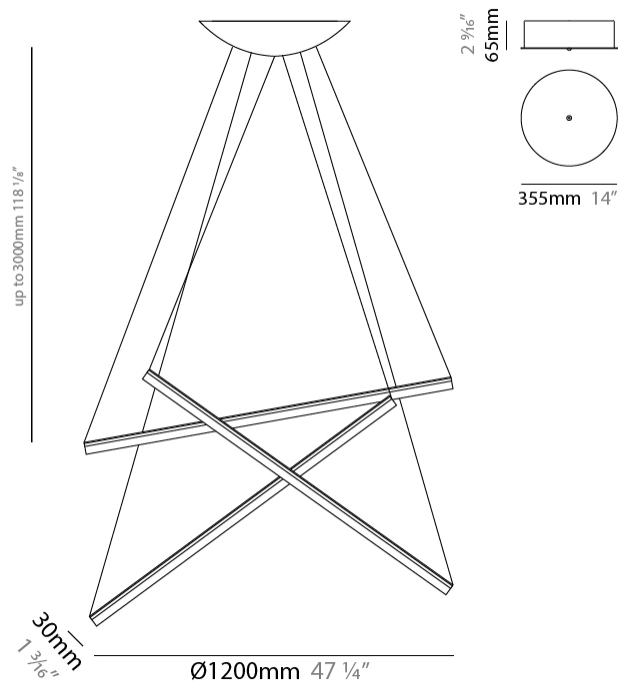

1. To build a product code in our configurator select the specify button on the base model # product page
2. To build a manual product code on this datasheet choose from the options listed below in blue font and add the suffix to the base model #

GENERAL

Series: Ixion
Subseries: Ixion 3 rod
Brand: Quasar
Division: Design
Mounting Type: Suspension
Mounting Location: Ceiling
Subcategory: Pendant

PHYSICAL

Shape: Abstract
Length (mm): 1200
Length (in): 47 3/4
Height (mm): 30
Height (in): 1 3/16
Max. Overall Height (mm): 3030
Max. Overall Height (in): 119 5/16
Light Distribution: Omnidirectional
Weight (kg): 9
Weight (lbs): 19.84
Diffuser: Glass Half Matte / Half Clear
Fixture Material: Glass / Aluminum
Cable Details: 3000mm Cable

ELECTRICAL

Lamp Type: LED
Total Output Wattage (W): 43.2
Max. Wattage Per Lamp (W): 14.4
[Dimming: 0-10V Dimming / Phase Dimming (120Vac Only)](#)
Driver Included: Yes
Driver Location: Integrated
Driver Type: Constant Voltage - Universal
Driver Class: Class 2
Input Voltage (V): 120 - 277
Output Voltage (V): 24
Upon Request: (Not included - see components) Integral: 0-10Vdc dimming / (Included) Integral: Phase dimming @120Vac only / 277Vac

LED

Number of LEDs: 3
[Color Temperature (°K): 2400 / 2700 / 3000 / 4000](#)
Max. Delivered Lumen (lm): 2100 (2700K)
CRI: >90 CRI
Lamp Life (hrs): 50000

OPTICAL

RATINGS AND CERTIFICATIONS

Certified By: Certified for North American Standards
IP rating: IP20