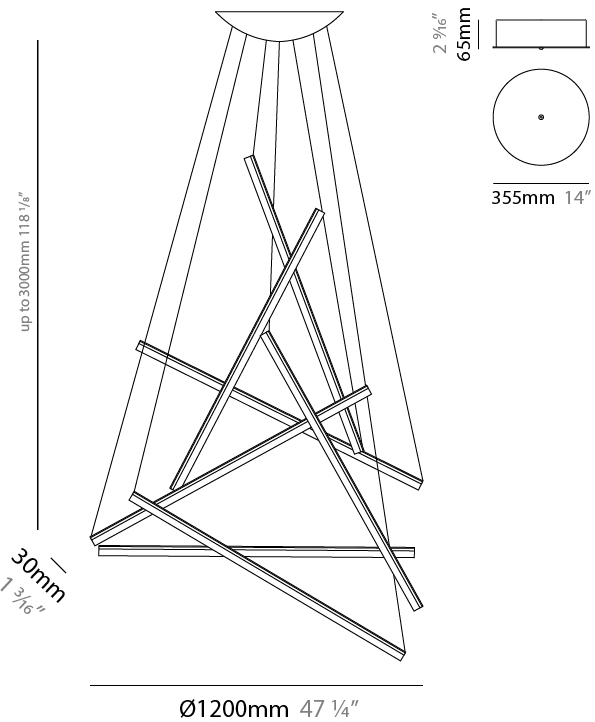

1. To build a product code in our configurator select the specify button on the base model # product page
2. To build a manual product code on this datasheet choose from the options listed below in blue font and add the suffix to the base model #

GENERAL

Series: Ixion
Subseries: Ixion 7 rod
Brand: Quasar
Division: Design
Mounting Type: Suspension
Mounting Location: Ceiling
Subcategory: Pendant

PHYSICAL

Shape: Abstract
Length (mm): 1200
Length (in): 47 1/4
Height (mm): 30
Height (in): 1 3/16
Max. Overall Height (mm): 3030
Max. Overall Height (in): 119 5/16
Light Distribution: Omnidirectional
Weight (kg): 15
Weight (lbs): 33.07
Diffuser: Glass Half Matte / Half Clear
Fixture Material: Glass / Aluminum
Cable Details: 3000mm Cable

ELECTRICAL

Lamp Type: LED
Total Output Wattage (W): 100.8
Max. Wattage Per Lamp (W): 14.4
Dimming: [0-10V Dimming / Phase Dimming (120Vac Only)](#)
Driver Included: Yes
Driver Location: Integrated
Driver Type: Constant Voltage - Universal
Driver Class: Class 2
Input Voltage (V): 120 - 277
Output Voltage (V): 24
Upon Request: (Not included - see components) Integral: 0-10Vdc dimming / (Included) Integral: Phase dimming @120Vac only / 277Vac

LED

Color Temperature (°K): [2400 / 2700 / 3000 / 4000](#)
Max. Delivered Lumen (lm): 4900 (2700K)
CRI: >90 CRI
Lamp Life (hrs): 50000

OPTICAL

RATINGS AND CERTIFICATIONS

Certified By: Certified for North American Standards
IP rating: IP20