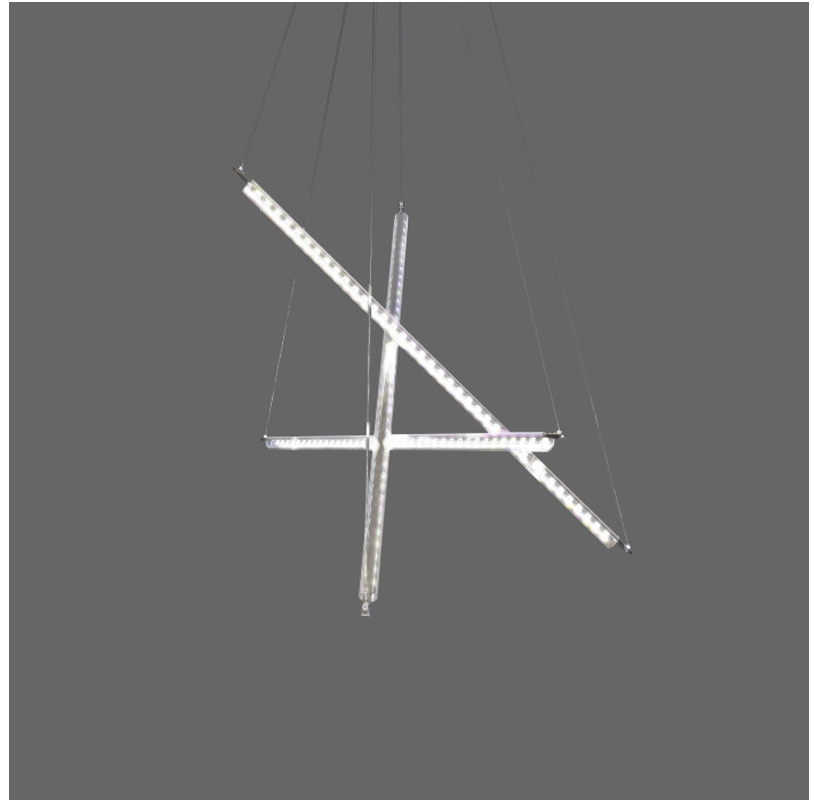

1. To build a product code in our configurator select the specify button on the base model # product page
2. To build a manual product code on this datasheet choose from the options listed below in blue font and add the suffix to the base model #

GENERAL

Series: Ixion
Subseries: Ixion 3 rod
Brand: Quasar
Division: Design
Mounting Type: Suspension
Mounting Location: Ceiling
Subcategory: Pendant

PHYSICAL

Shape: Abstract
Length (mm): 1200
Length (in): 47 3/4
Height (mm): 30
Height (in): 1 3/16
Max. Overall Height (mm): 3030
Max. Overall Height (in): 119 5/16
Light Distribution: Omnidirectional
Weight (kg): 9
Weight (lbs): 19.84
Diffuser: Glass Half Matte / Half Clear
Fixture Material: Glass / Aluminum
Cable Details: 3000mm Cable

ELECTRICAL

Lamp Type: LED
Total Output Wattage (W): 43.2
Max. Wattage Per Lamp (W): 14.4
[Dimming: 0-10V Dimming / Phase Dimming (120Vac Only)](#)
Driver Included: Yes
Driver Location: Integrated
Driver Type: Constant Voltage - Universal
Driver Class: Class 2
Input Voltage (V): 120 - 277
Output Voltage (V): 24
Upon Request: (Not included - see components) Integral: 0-10Vdc dimming / (Included) Integral: Phase dimming @120Vac only / 277Vac

LED

Number of LEDs: 3
[Color Temperature (°K): 2400 / 2700 / 3000 / 4000](#)
Max. Delivered Lumen (lm): 2100 (2700K)
CRI: >90 CRI
Lamp Life (hrs): 50000

OPTICAL

RATINGS AND CERTIFICATIONS

Certified By: Certified for North American Standards
IP rating: IP20