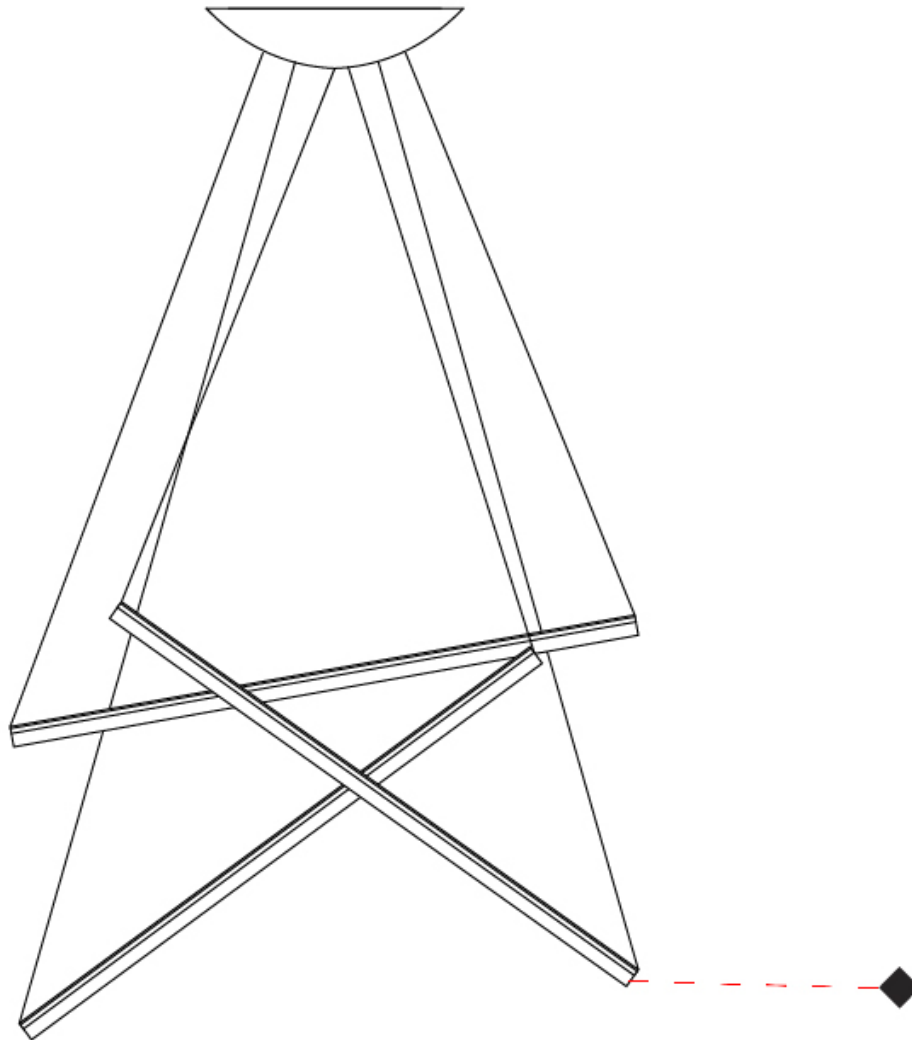

IXION 3 ROD SUSPENSION

D101542-

PROJECT	_____
TYPE	_____
SPECIFIER	_____
QUANTITY	_____
DATE	_____

D